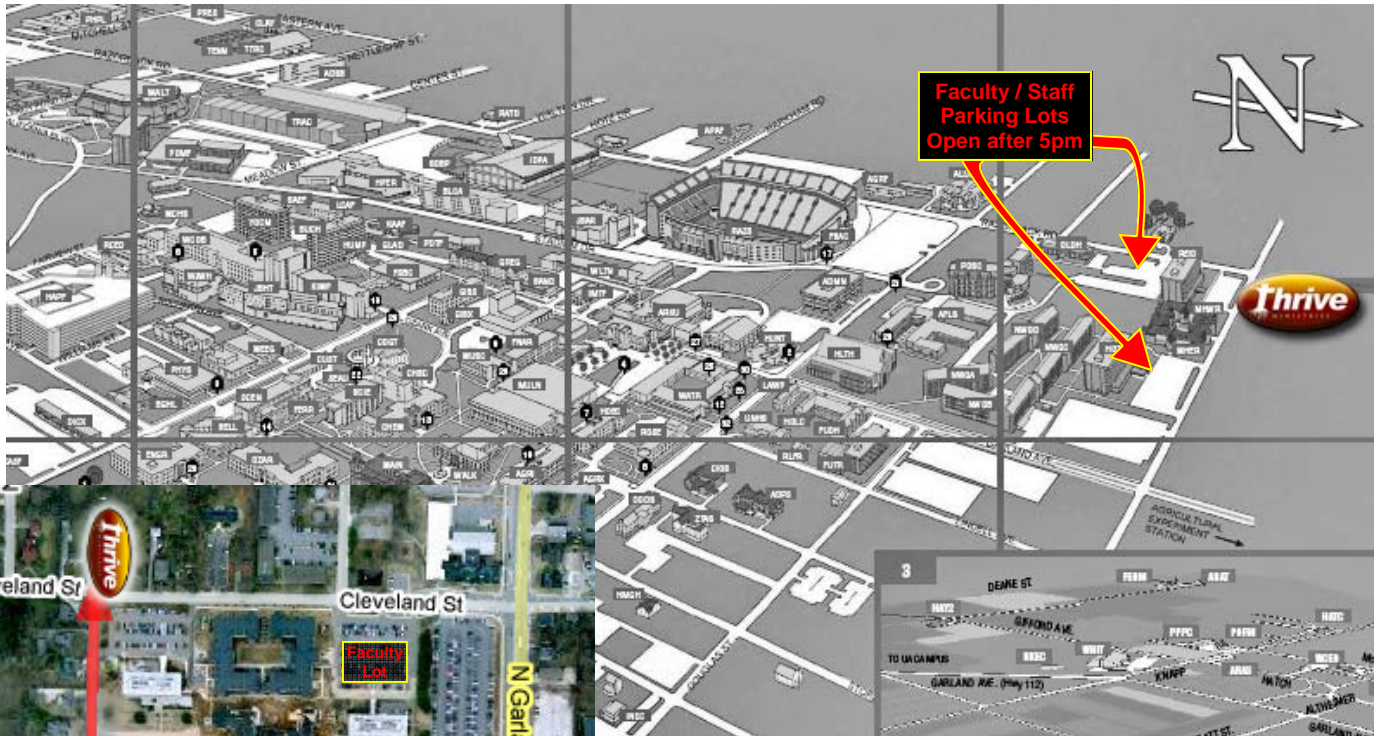

MAP TO THE THRIVE HOUSE

Turn north onto Razorback Road and go straight until it dead-ends. The house will be directly in front of you, right across from Reid Hall. There are a few parking spaces at the house and there are Faculty/Staff parking lots behind Reid Hall or in front of Hotz Hall. They're open after 5pm. If you have Resident Reserved you can park in the front Reid Hall parking lot.

THRIVEARK.COM

THE HOUSE IS LOCATED @
1338 W. CLEVELAND STREET